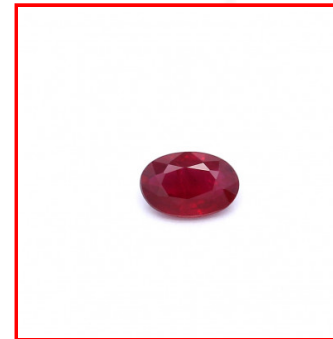

CERTIFICATE OF ORIGIN

Image is approximate.

FO6545-0117496

Date: Apr 19, 2021

Color.....	Deep Red
Number of Stones.....	1
Weight.....	0.64 ct
Measurement.....	6.35 x 4.26 x 2.41
Shape.....	Oval
Cutting Style.....	Faceted
Species.....	Natural Corundum
Variety.....	Ruby

Comments :

Greenland Ruby rubies and pink sapphires are heat treated, Treatment is permanent and non-reversible.

Certificate No : FO6545-0117496

Peter Chr. Madsen
MD, Greenland Ruby