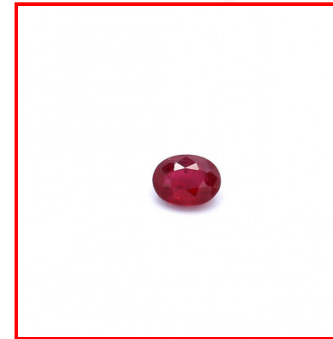

CERTIFICATE OF ORIGIN

Image is approximate.

FO4030-0108185

Date: Apr 19, 2021

Color.....	Deep Red
Number of Stones.....	1
Weight.....	0.21 ct
Measurement.....	4.01 x 3.07 x 1.76
Shape.....	Oval
Cutting Style.....	Faceted
Species.....	Natural Corundum
Variety.....	Ruby

Comments :

Greenland Ruby rubies and pink sapphires are heat treated, Treatment is permanent and non-reversible.

Certificate No : FO4030-0108185

Peter Chr. Madsen
MD, Greenland Ruby